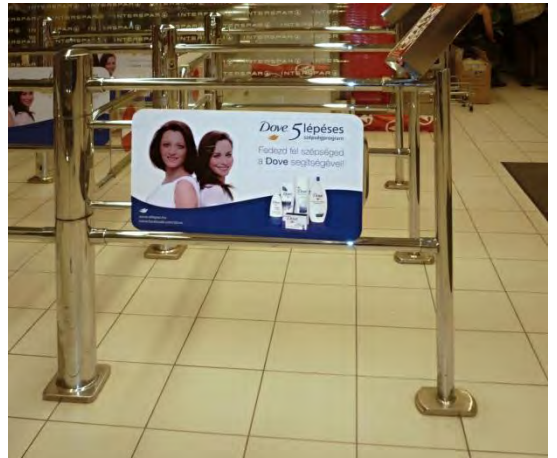

**Bud**  
Shelf Stopper, Entrance Gate  
Retail chains: Novus, Silpo,  
Tavria V

# FROM THE VISUAL TO THE STORE

Sandora

Pepsi

Shelf Stopper, Entrance Standing Door, Pallet Decoration, Safety Box  
Retail chains: Novus, Silpo, Real, Tavria V, Amstor

UA

Růžová vína

Mini Stopper, Entrance Sleeve  
Retail chain: Tesco

# FROM THE VISUAL TO THE STORE

**HU**

**Dove**  
Shelf Stopper, Leaflet, Entrance Sleeve, Mini Stopper  
Retail chains: Interspar, Tesco

**TR**

**P&G Prima**  
Trolley Pop-up  
Retail chain: Carrefour

**gsk** GlaxoSmithKline